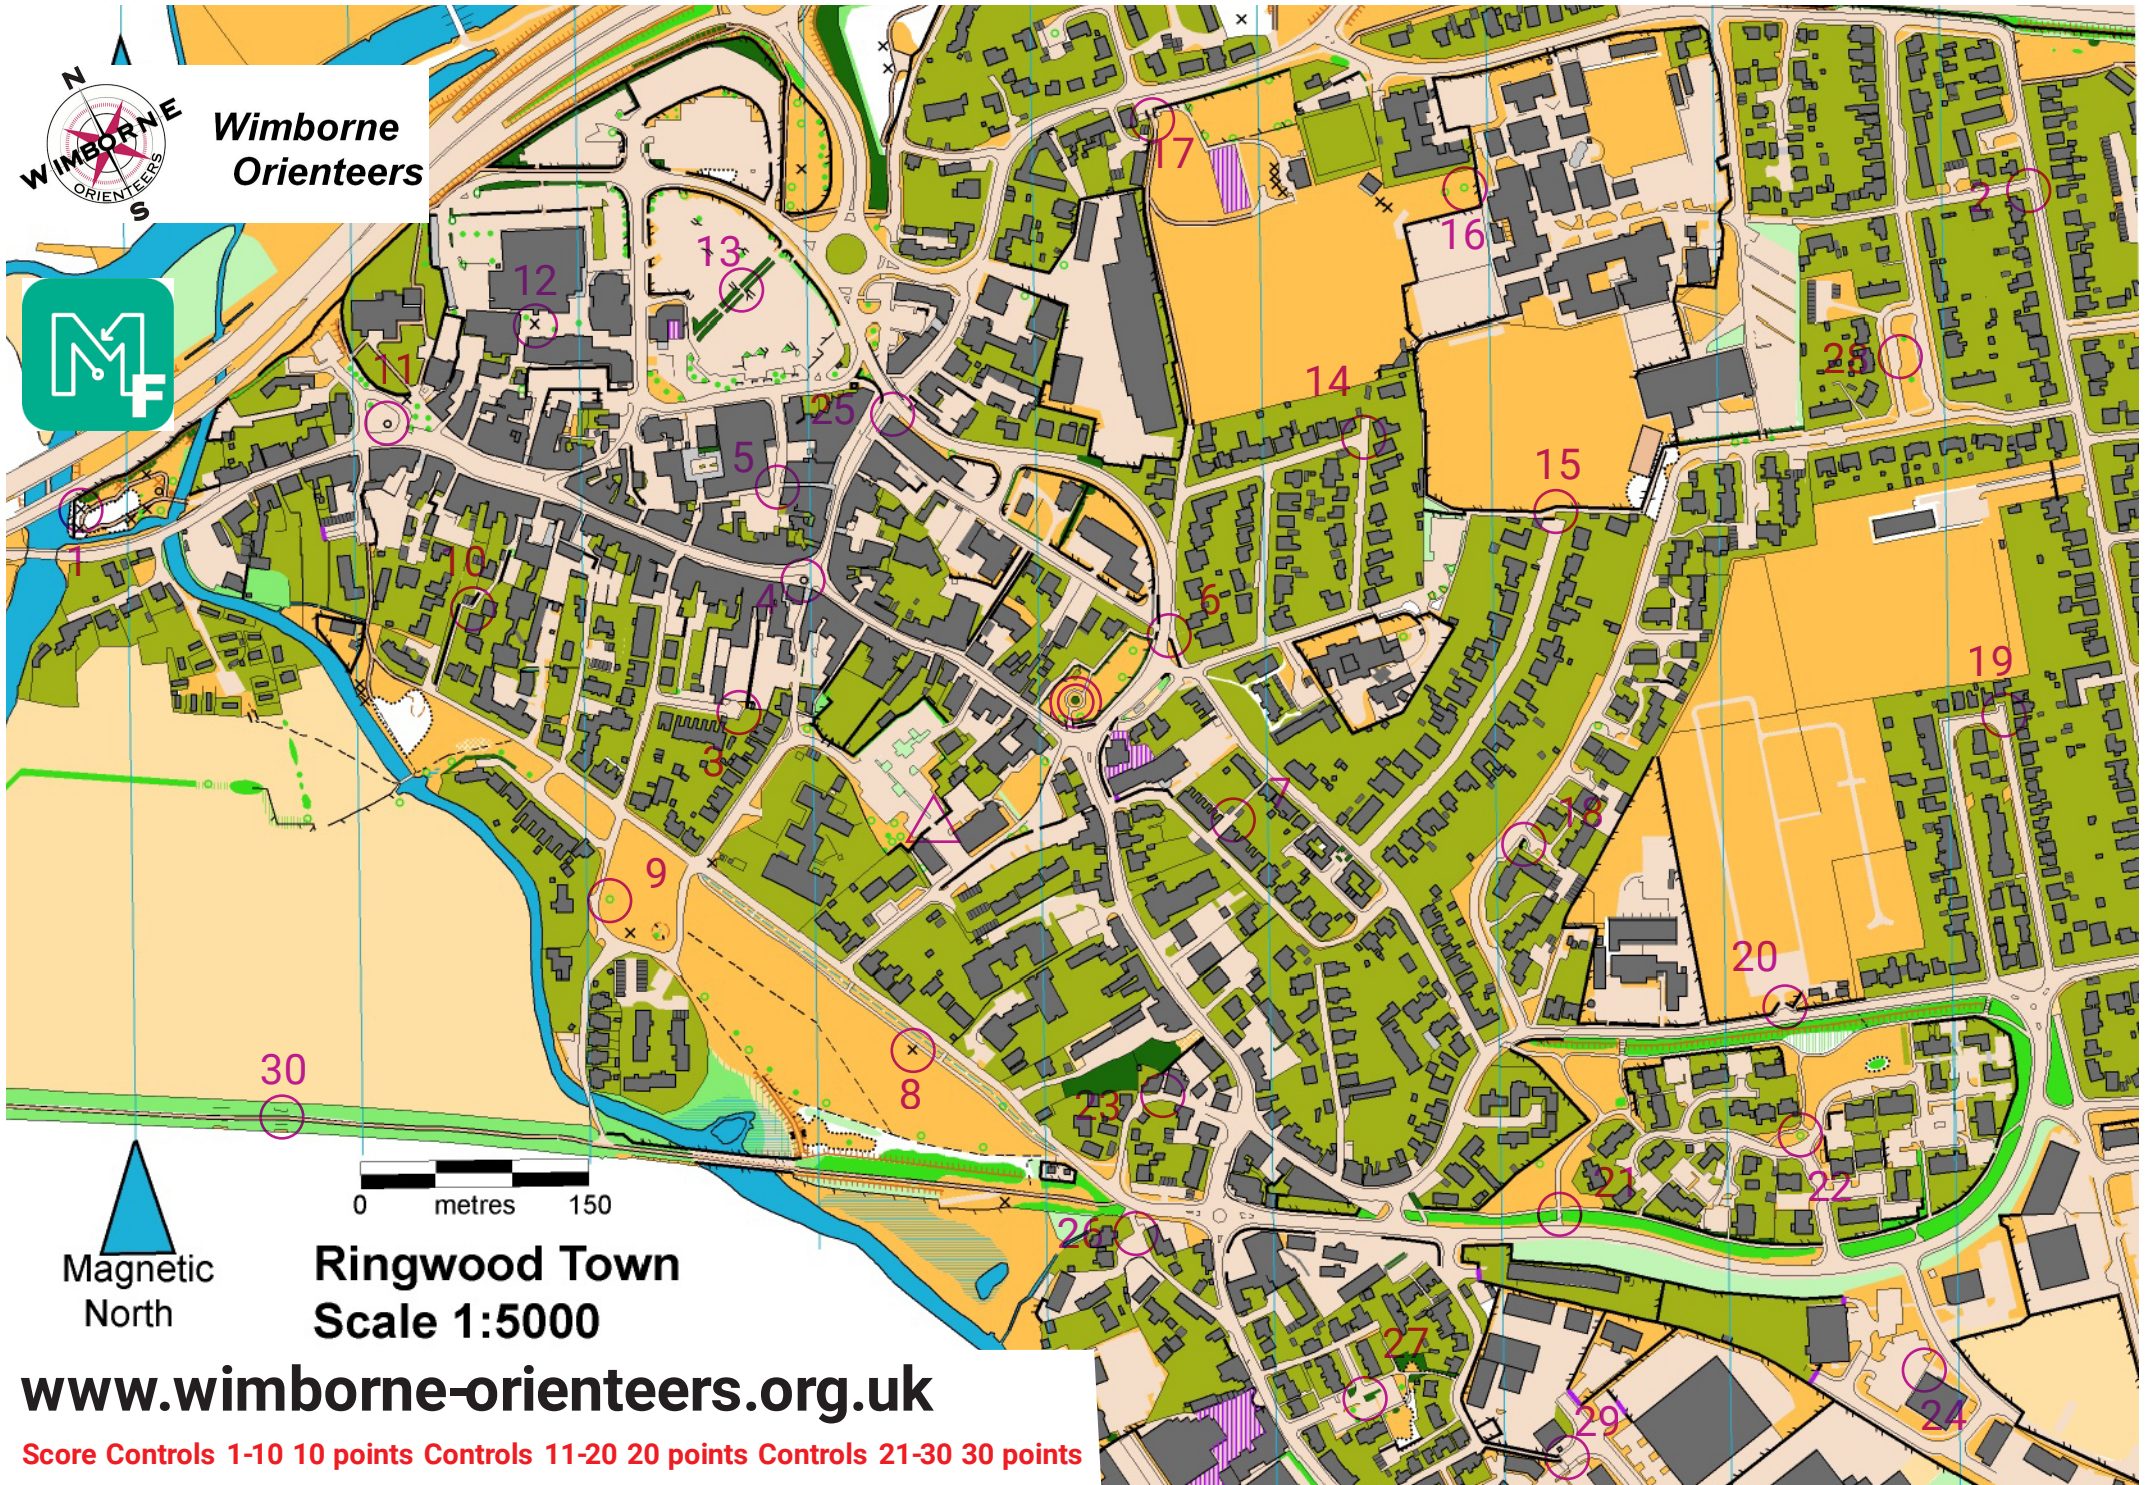

Wimborne  
Orienteers

0 metres 150

Magnetic  
North

Ringwood Town  
Scale 1:5000

[www.wimborne-orienteers.org.uk](http://www.wimborne-orienteers.org.uk)

Score Controls 1-10 10 points Controls 11-20 20 points Controls 21-30 30 points