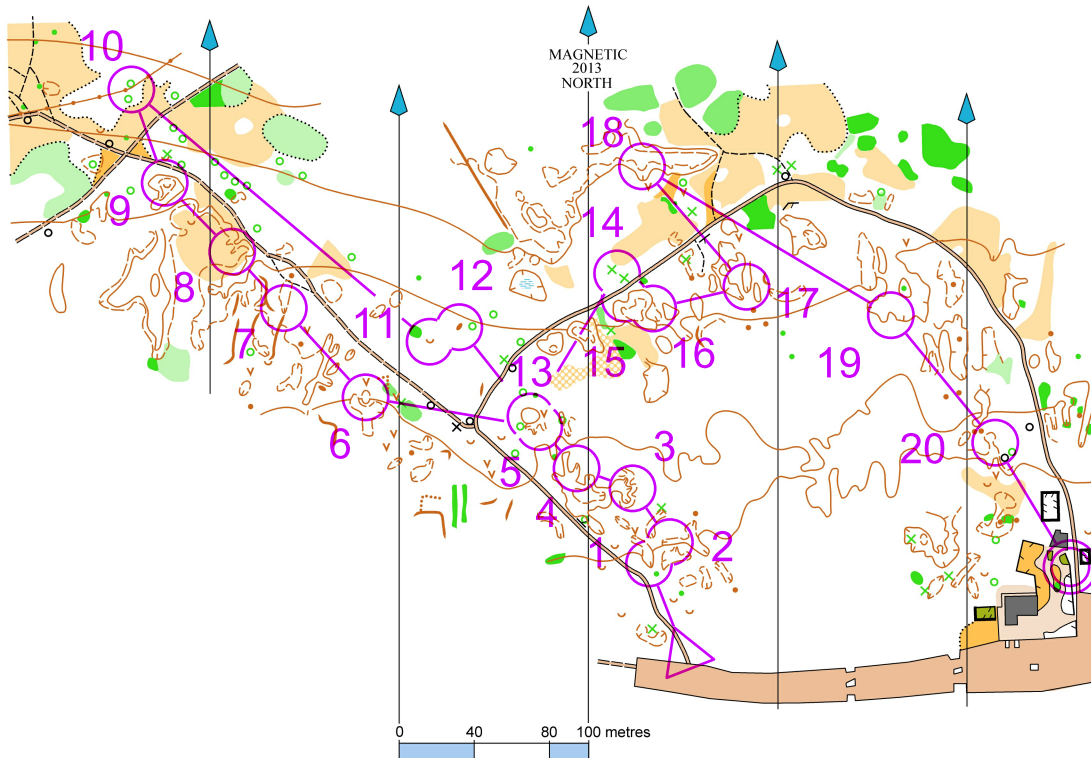

NEULANDS CORNER

1:4,000 5m contours

British TrailO Champs 2013
Championship

British TrailO Champs 2013			
Championship	1.2 km	100mins	
▷		↗	
1 A-D	← ⊖		⊙
2 A-D	↗ ⊖		⊙
3 A-E	∩		
4 A-D	∩		
5 A-D	→ ∩		↗
6 A-B	○		
7 A-C	⊖		⊙
8 A-C	↙ ∩		
9 A-D	○		⊙
10 A-C	### <		

www.condes.net 10.0.9 Wimborne Orienteers
british trailo champs 2013

11 A-D	∪			↖
12 A-D	●			
13 A-B	○			↓
14 A-E	⊗ ⊗		≡	
15 A-C	∩			
16 A-C	⊖		⊙	
17 A-C	↗ ∩			↘
18 A-E	∩			←
19 A	∩			
20 A-E	→ ∩			
○ <		75 m	> ⊙	

Survey and cartography using OCAD 9 by Anne Straube and Roger Maher. January/February 2008
Based on a plot by Dave Gittus. December 2007 BOF Registration No

Copyright SEOA © 2008

Grid Reference
TQ. 042493
Car park

Possession of this map does not imply right of access for Orienteering or for any other purpose. The representation of a track or path does not indicate a right of way.